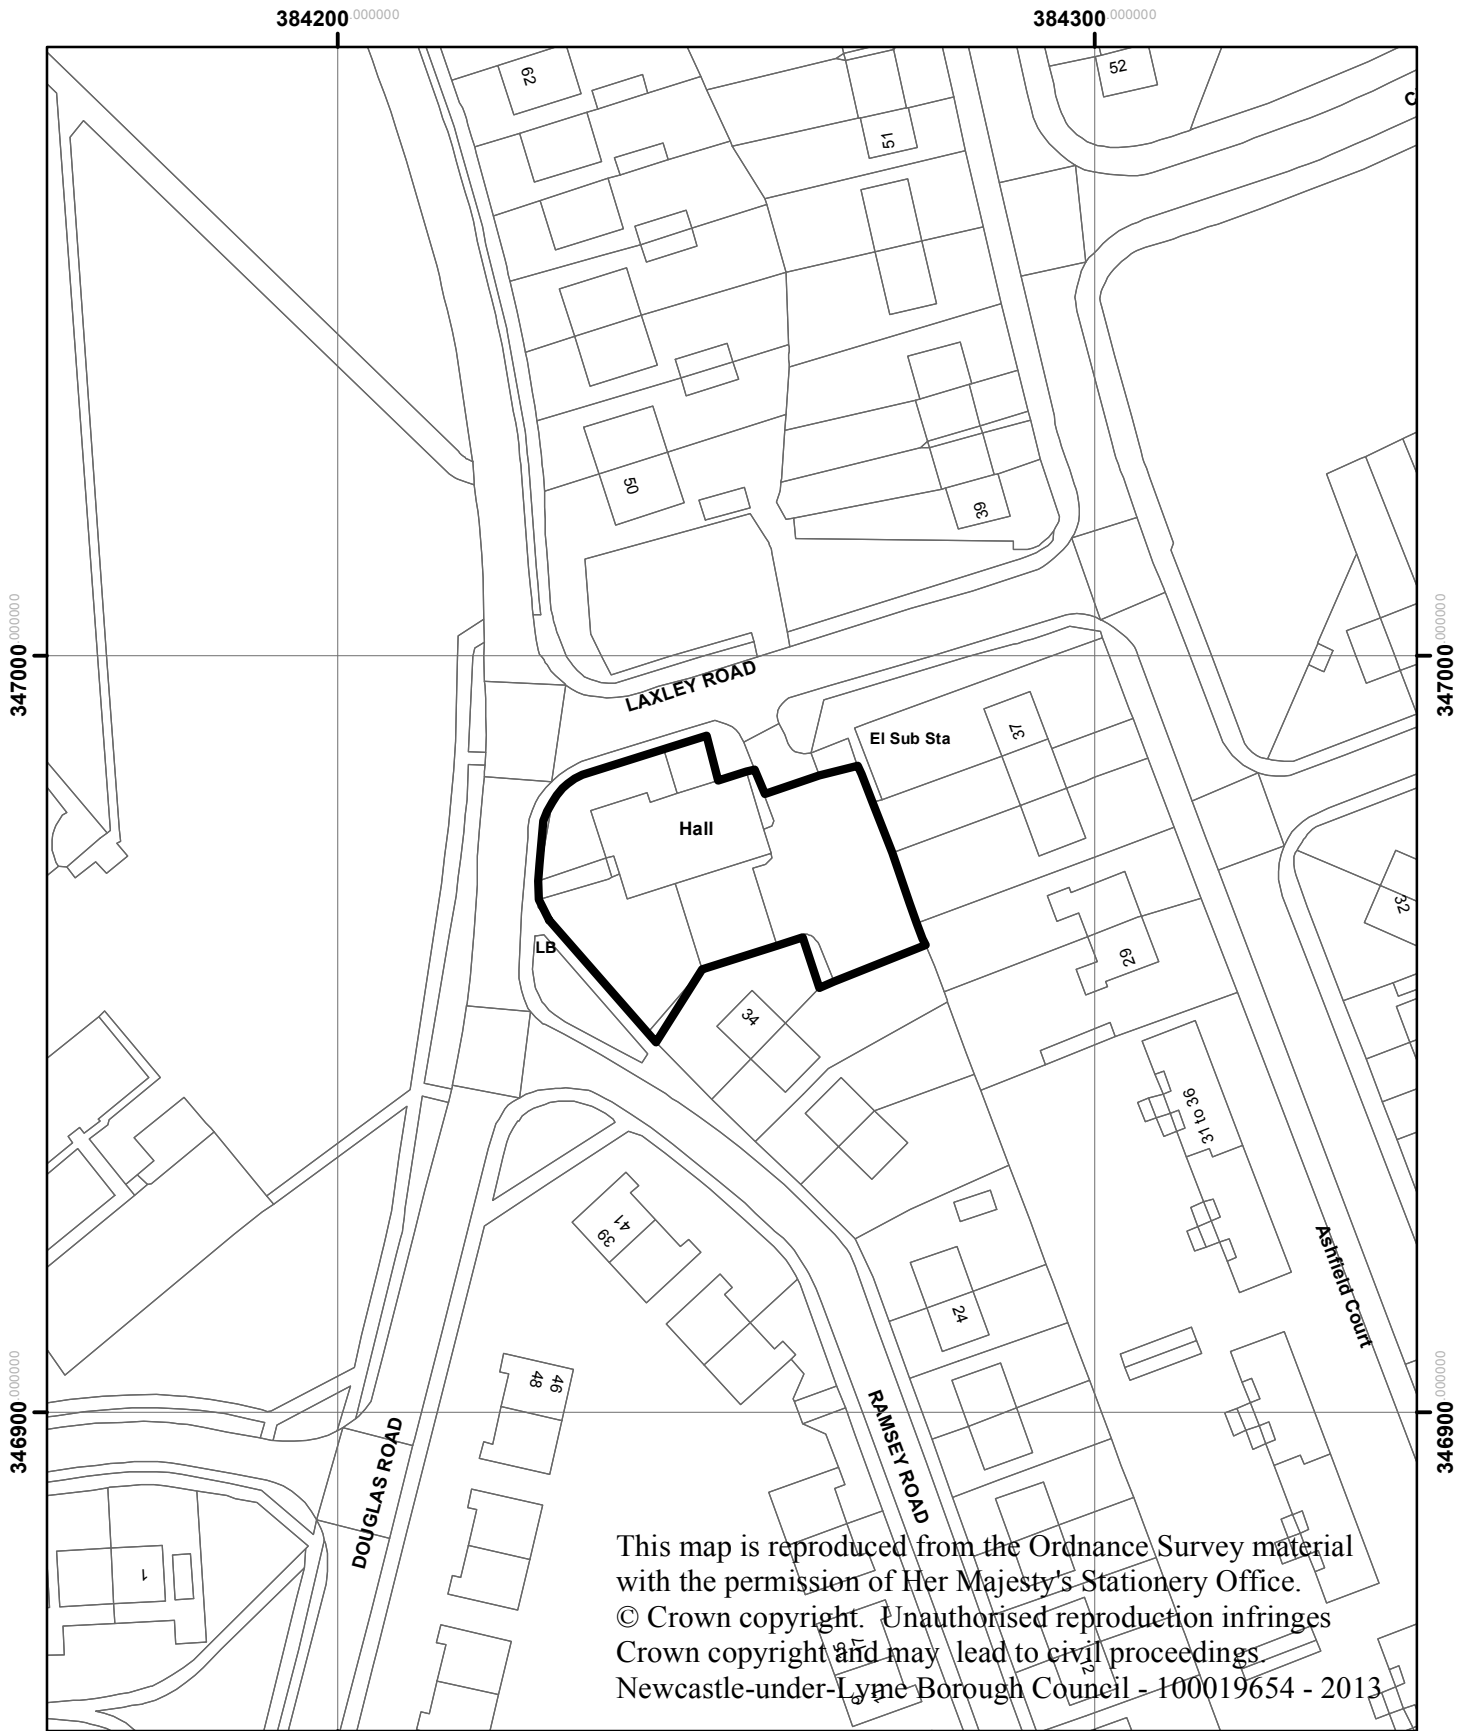

Ramsay Road Community Centre, Cross Heath 14/00748/FUL

This map is reproduced from the Ordnance Survey material with the permission of Her Majesty's Stationery Office.
© Crown copyright. Unauthorised reproduction infringes Crown copyright and may lead to civil proceedings.
Newcastle-under-Lyme Borough Council - 100019654 - 2013